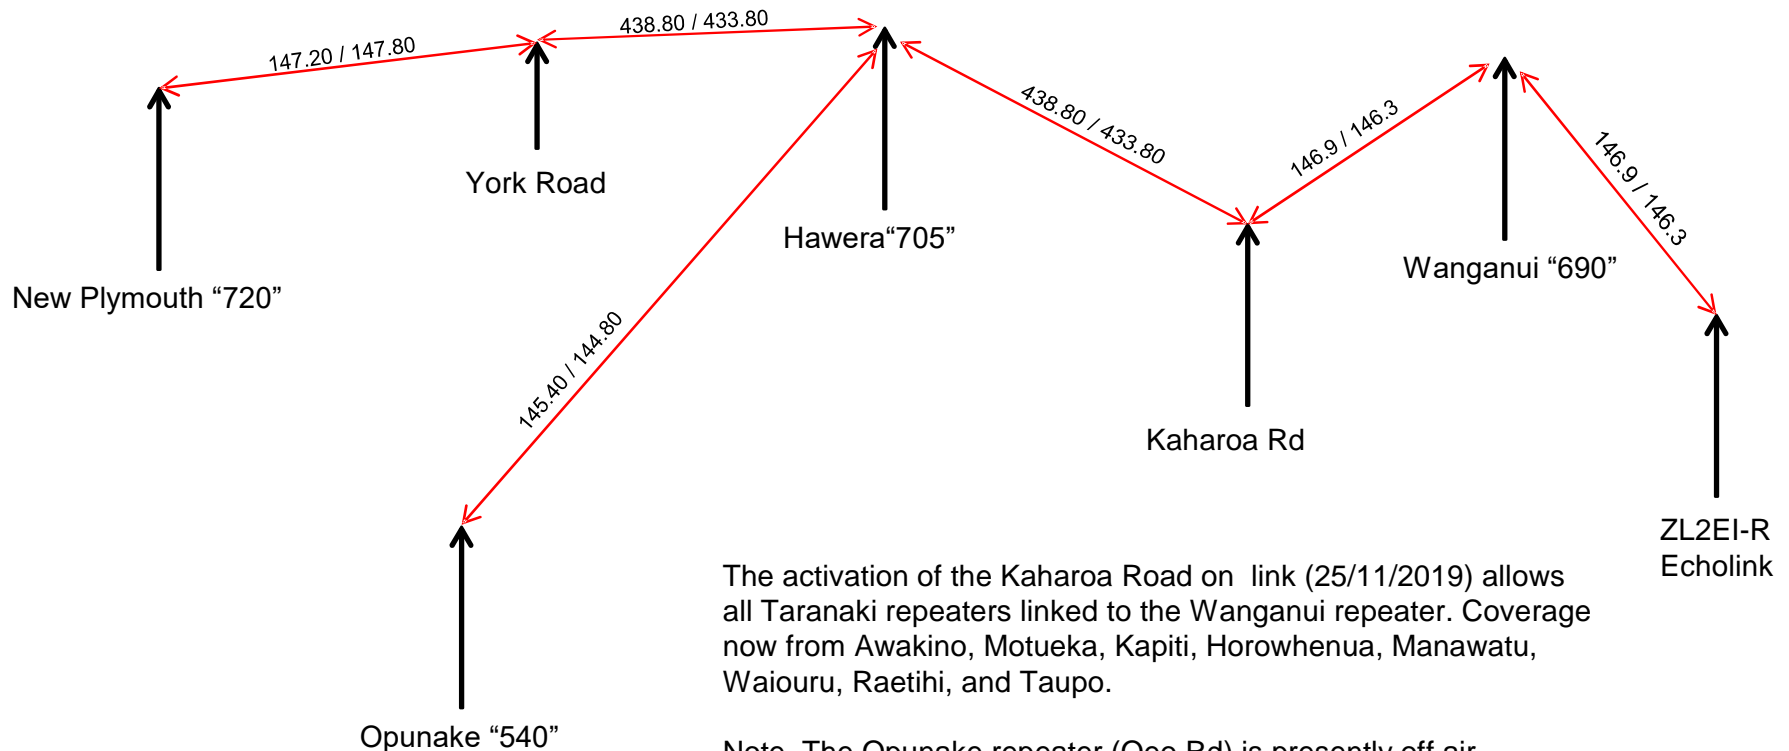

Taranaki / Wanganui Linked Repeater System

“The Great Western Link”

26/11/2019 (ZL2EI)

The activation of the Kaharoa Road on link (25/11/2019) allows all Taranaki repeaters linked to the Wanganui repeater. Coverage now from Awakino, Motueka, Kapiti, Horowhenua, Manawatu, Waiouru, Raetihi, and Taupo.

Note, The Opunake repeater (Oeo Rd) is presently off air. Expected to be relocated approx 20km NW to Kahui Rd later next year.